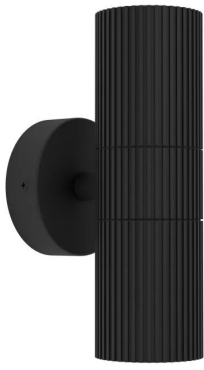

Trepella Col. Changing Smart Wall Lt  
Black IP20 #75884

TREVILO Wall Light - #98746 (NEW  
STOCK ARRIVING SOON)

ELIZONDO Wall Light - #98755

PASSA Wall Light - #95373

PASSA Wall Light - #95364

RIGA 5 Wall Light - #32899

TOMELLOSO Outdoor Wall Light IP44  
#902038

Up/Down Facing Lantern GU10 Black  
#L345 BLACK

GU10 Wall Spot Lt Black GU10 60x152mm  
#TS10-2BLACK

RIGA Wall Light - #94102

RIGA 5 Wall Light - #32898

Up & Down Facing Wall Bracket w Glass  
Cover #L197 STAINLESS (OUT OF STOCK)