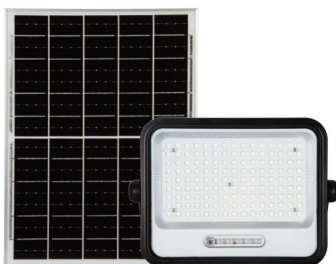

Lighting World Solar lights 3

Luminaire Solar Round Light -
#48497

Luminaire Solar Wall Light -
#48636

Techtouch Solar Wall Lt Type G w
Sensor, Battery DL - #3320513

Techtouch Solar Wall Lt Type B w
Sensor, Battery DL - #3320123

Techtouch 5050 Solar Wall Lt 4
LEDs DL IP65 - #3321113

Techtouch 5050 Solar Wall Lt 6
LEDs DL IP65 #3321123

Techtouch 400W Solar Flood w
Battery, Panel DL IP65 -
#2710163

Techtouch 300W Solar Fld w Btry,
Pnl DL IP65 - #2710153