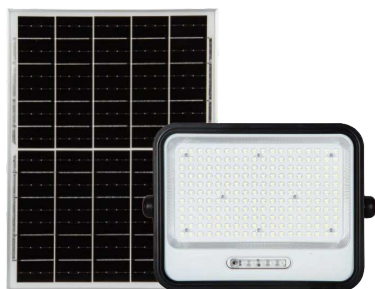

Lighting World Solar lights 3

Luminaire Solar Round Light -
#48497

Luminaire Solar Wall Light -
#48636

Techtouch Solar Wall Lt Type G w
Sensor, Battery DL - #3320513

Techtouch Solar Wall Lt Type B w
Sensor, Battery DL - #3320123

Techtouch 5050 Solar Wall Lt 4
LEDs DL IP65 - #3321113

Techtouch 5050 Solar Wall Lt 6
LEDs DL IP65 #3321123

Techtouch 400W Solar Flood w
Battery, Panel DL IP65 -
#2710163

Techtouch 300W Solar Fld w Btry,
Pnl DL IP65 - #2710153