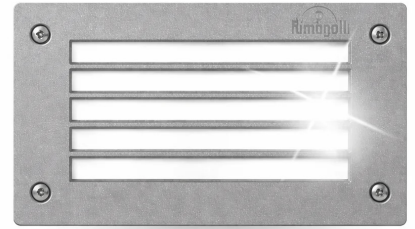

Leti 100 Square Grid Brick Lt White GX53
#3C2.000W

Leti 200-GL 3W Brick Light Grey GX53
#4C2.000