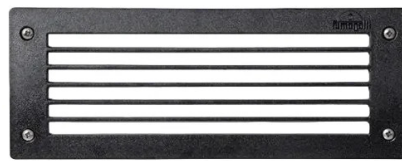

Leti 100 Square Grid Brick Lt White GX53
#3C2.000W

LETI 200 Rectangle Bricklight Grey GX53
188mm #4C1.000W

Leti 200-GL 3W Brick Light Black GX53
#4C2.000B

Leti 200-GL 3W Brick Light Grey GX53
#4C2.000

Leti 200-GL 3W Brick Light White GX53
#4C2.000W