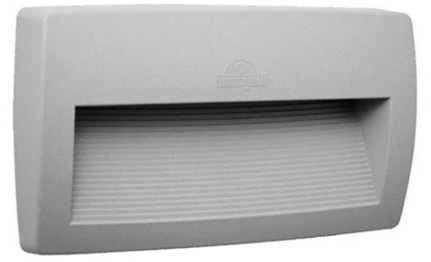

LORENZA 150 Surface Wall/Brick Lt White
R7S #AS1.000W

LORENZA 270 10.5W Brick Light Grey
GX53 #AS3.000G