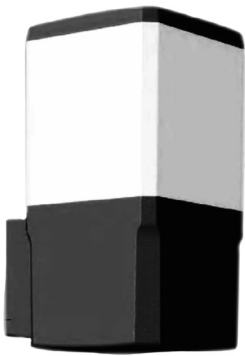

ALAMONTE 1 Wall Light - #94831

SONCINO Wall Light - #97294 (END OF RANGE)

Alamonte 1 Outdoor Wall light E27 #94832

Budrone Outdoor Light E27 IP44 #900288

Budrone Outdoor Light E27 #900289

ELISA Applique Wall Lt Black, Clear GX53 #DS2.562B