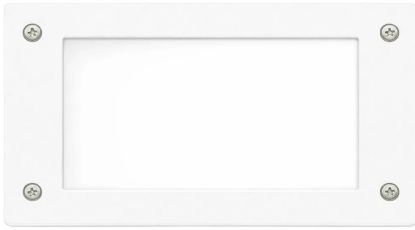

Leti 100 Square Grid Brick Lt Black GX53
#3C2.000

LETI 200 Rectangle Bricklight Grey GX53
188mm #4C1.000W