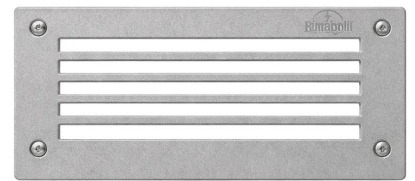

Leti 300-GL 2x3W Brick Light Grey GX53
#5C2.000G