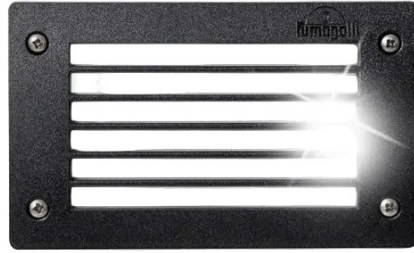

Leti 100 Square Grid Brick Lt Black GX53
#3C2.000G

Leti 200-GL 3W Brick Light Black GX53
#4C2.000B