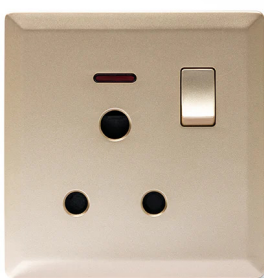

Switched 13A Socket with 2 USB Port
(Black) - #S7.0-031B

Switched 3 Pin Universal Socket With 2
USB Port (Silver) - #S7.0-032S

Switched 3 Pin Universal Socket With 2
USB Port (Black) - #S7.0-032B

Switched 3 Pin Universal Socket With
Neon (White) - #S7015W

Switched 5 Pin Universal Socket With
Neon (White) - #S7016W

Switched 13A Socket With Neon (White) -
#S7017W

Switched 15A Socket With Neon (White) -
#S7018W

Switched 13A Socket With 2 USB Port
(White) - #S7031W

Switched 3 Pin Universal Socket With 2
USB port (White) - #S7032W

Switched 15A Socket with Neon (Gold) -
#S7.0-018G

Switched 3 Pin Universal Socket With
Neon (Gold) - #S7.0-015G

Switched 13A Socket With Neon (Gold) -
#S7.0-017G