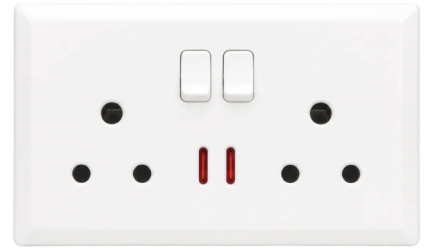

1 Gang 1 Way Plate Switch (Gold)
#S7001G

1 Gang 1 Way Plate Switch (White) - S7.0-001W

1 Gang 1 Way Plate Switch (Silver) - S7.0-001S

1 Gang 2 Way Plate Switch (Gold) - S7002G

1 Gang 2 Way Plate Switch (White)
#S7002W

Switched Double 3 Pin Universal Socket with Neon (Black) - #S7.0-046B

Switched Double 13A Socket with 2 USB Port (Silver) - #S7.0-048S

Switched Double 13A Socket with 2 USB Port (Black) - #S7.0-048B

Switched Double 3 Pin Universal Socket with 2 USB Port (Silver) - #S7049S

15A Double Socket Outlet With Neon Silver #S7060S

15A Double Socket Outlet with Neon Gold #S7060G

15A Double Socket Outlet With Neon Black #S7060B

15A Double Socket Outlet With Neon White #S7060W

Opening Hours