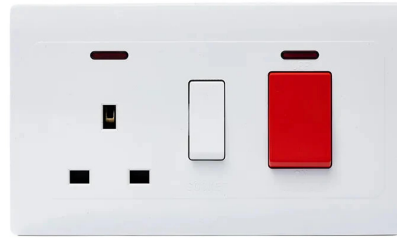

Switched 5 Pin Universal Socket with Neon (Black) - #S7.0-016B

Switched 13A Socket with Neon (Silver) - #S7.0-017S

Switched 13A Socket with Neon (Black) - #S7.0-017B

Switched 15A Socket with Neon (Silver) - #S7.0-018S

Big Blank Plate (White) - #S7.0-047W

Big Blank Plate (Gold) - S7.0-047

Big Blank Plate (Silver) - S7.0-047S

Big Blank Plate (Black) - S7.0-047B

Kitchen Switch Socket (Black) - S7.0-044B

Kitchen Switch Socket (White) - #S7044W