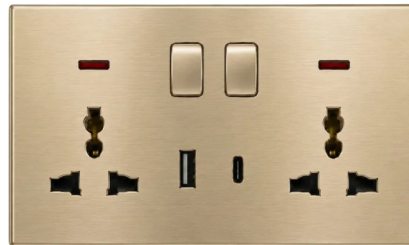

1 Gang 1 Way Plate Switch (Gold)
#S7001G

1 Gang 1 Way Plate Switch (White) - S7.0-001W

1 Gang 1 Way Plate Switch (Silver) - S7.0-001S

1 Gang 2 Way Plate Switch (Gold) - S7002G

1 Gang 2 Way Plate Switch (White)
#S7002W

Big Blank Plate (White) - #S7.0-047W

Big Blank Plate (Gold) - S7.0-047

Big Blank Plate (Silver) - S7.0-047S

Big Blank Plate (Black) - S7.0-047B

Kitchen Switch Socket (Black) - S7.0-044B

Kitchen Switch Socket (White) - #S7044W

Kitchen Switch Socket (Gold) - S7.0-044G

Kitchen Switch Socket (Silver) - S7.0-044S

Switched Double 3 Pin Universal Socket with 2 USB Port (Black) - #S7049B

Universal Double Socket w A+TYPE C Port Black #S7059B

13A Double Socket Switch with 2 USB Port Black #S7048B

Universal Double Socket w A+TYPE C Port Gold #S7059G

Universal Double Socket w A+TYPE C Port White #S7059W

Universal Double Socket w A+TYPE C Port Silver #S7059S