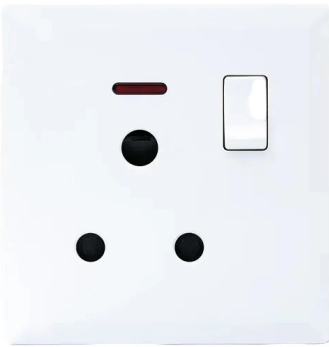

4 Gang 2 Way Plate Switch (Silver) - S7.0-008S

4 Gang 2 Way Plate Switch (Black) - S7.0-008B

European Socket (White) - #S7043W

Switched 15A Socket with Neon (Black) - #S7.0-018B

Switched 13A Socket with 2 USB Port (Silver) - #S7.0-031S

Switched 13A Socket with 2 USB Port
(Black) - #S7.0-031B

Switched 3 Pin Universal Socket With 2
USB Port (Silver) - #S7.0-032S

Switched 3 Pin Universal Socket With 2
USB Port (Black) - #S7.0-032B

Switched 3 Pin Universal Socket With
Neon (White) - #S7015W

Switched 5 Pin Universal Socket With
Neon (White) - #S7016W

Switched 13A Socket With Neon (White) -
#S7017W

Switched 15A Socket With Neon (White) -
#S7018W

Switched 13A Socket With 2 USB Port
(White) - #S7031W