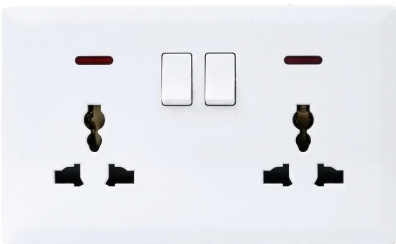

Switched Double 3 Pin Universal Socket with Neon (White) - #S7046W