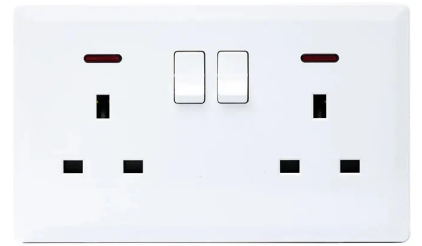

1 Gang 1 Way Plate Switch (Gold)
#S7001G

1 Gang 1 Way Plate Switch (White) - S7.0-001W

1 Gang 1 Way Plate Switch (Silver) - S7.0-001S

1 Gang 2 Way Plate Switch (Gold) - S7002G

1 Gang 2 Way Plate Switch (White)
#S7002W

13A Double Socket Switch with 2 USB Port Black #S7048B

Universal Double Socket w A+TYPE C Port Gold #S7059G

Universal Double Socket w A+TYPE C Port White #S7059W

Universal Double Socket w A+TYPE C Port Silver #S7059S

13A Double Socket Switch with 2 USB Port Gold #S7048G

13A Double Socket Switch with 2 USB Port Silver #S7048S

Switched Double 13A Socket with 2 USB Port (White) - #S7.0-048W

Switched Double 3 Pin Universal Socket with 2 USB Port (White) - #S7.0-049W