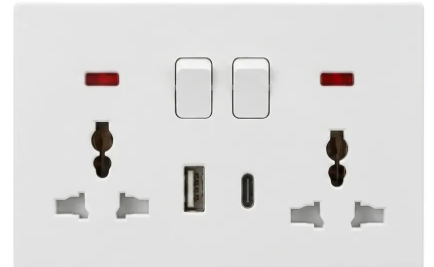

Switched 5 Pin Universal Socket with Neon (Black) - #S7.0-016B

Switched 13A Socket with Neon (Silver) - #S7.0-017S

Switched 13A Socket with Neon (Black) - #S7.0-017B

Switched 15A Socket with Neon (Silver) - #S7.0-018S

Big Blank Plate (White) - #S7.0-047W

Big Blank Plate (Gold) - S7.0-047

Big Blank Plate (Silver) - S7.0-047S

Big Blank Plate (Black) - S7.0-047B

Kitchen Switch Socket (Black) - S7.0-044B

Kitchen Switch Socket (White) - #S7044W

Kitchen Switch Socket (Gold) - S7.0-044G

Kitchen Switch Socket (Silver) - S7.0-044S

Switched Double 3 Pin Universal Socket with 2 USB Port (Black) - #S7049B

Universal Double Socket w A+TYPE C Port Black #S7059B

13A Double Socket Switch with 2 USB Port Black #S7048B

Universal Double Socket w A+TYPE C Port Gold #S7059G

Universal Double Socket w A+TYPE C Port White #S7059W

Universal Double Socket w A+TYPE C Port Silver #S7059S