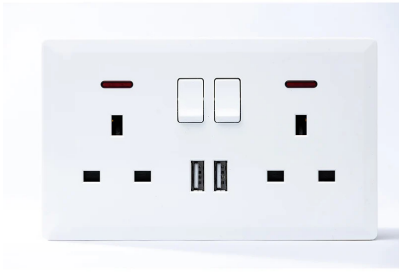

13A Double Socket Switch with 2 USB Port Black #S7048B

Universal Double Socket w A+TYPE C Port Gold #S7059G

Universal Double Socket w A+TYPE C Port White #S7059W

Universal Double Socket w A+TYPE C Port Silver #S7059S

13A Double Socket Switch with 2 USB Port Gold #S7048G

13A Double Socket Switch with 2 USB Port Silver #S7048S

Switched Double 13A Socket with 2 USB Port (White) - #S7.0-048W

Switched Double 3 Pin Universal Socket with 2 USB Port (White) - #S7.0-049W