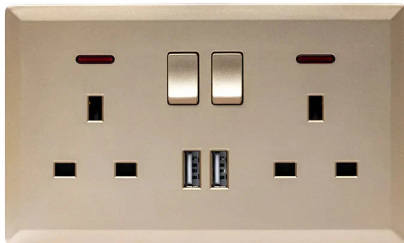

1 Gang 1 Way Plate Switch (Gold)
#S7001G

1 Gang 1 Way Plate Switch (White) - S7.0-001W

1 Gang 1 Way Plate Switch (Silver) - S7.0-001S

1 Gang 2 Way Plate Switch (Gold) - S7002G

1 Gang 2 Way Plate Switch (White)
#S7002W

13A Double Socket Switch with 2 USB Port Gold #S7048G

13A Double Socket Switch with 2 USB Port Silver #S7048S

Switched Double 13A Socket with 2 USB Port (White) - #S7.0-048W

Switched Double 3 Pin Universal Socket with 2 USB Port (White) - #S7.0-049W

Switched Double 13A Socket with Neon (White) - #S7045W

Switched Double 3 Pin Universal Socket with Neon (White) - #S7046W

Switched Double 13A Socket with Neon (Gold) - #S7.0-045G

Switched Double 3 Pin Universal Socket with Neon (Gold) - #S7.0-046G