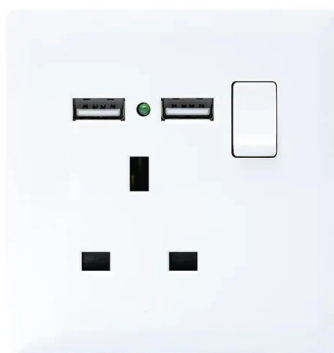

4 Gang 2 Way Plate Switch (Silver) - S7.0-008S

4 Gang 2 Way Plate Switch (Black) - S7.0-008B

European Socket (White) - #S7043W

Switched 15A Socket with Neon (Black) - #S7.0-018B

Switched 13A Socket with 2 USB Port (Silver) - #S7.0-031S

Switched 13A Socket with 2 USB Port
(Black) - #S7.0-031B

Switched 3 Pin Universal Socket With 2
USB Port (Silver) - #S7.0-032S

Switched 3 Pin Universal Socket With 2
USB Port (Black) - #S7.0-032B

Switched 3 Pin Universal Socket With
Neon (White) - #S7015W

Switched 5 Pin Universal Socket With
Neon (White) - #S7016W

Switched 13A Socket With Neon (White) -
#S7017W

Switched 15A Socket With Neon (White) -
#S7018W

Switched 13A Socket With 2 USB Port
(White) - #S7031W