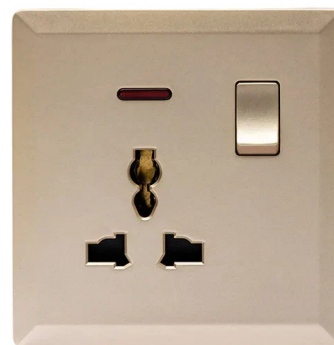

Switched 13A Socket with 2 USB Port
(Black) - #S7.0-031B

Switched 3 Pin Universal Socket With 2
USB Port (Silver) - #S7.0-032S

Switched 3 Pin Universal Socket With 2
USB Port (Black) - #S7.0-032B

Switched 3 Pin Universal Socket With
Neon (White) - #S7015W

Switched 5 Pin Universal Socket With
Neon (White) - #S7016W

Switched 13A Socket With Neon (White) -
#S7017W

Switched 15A Socket With Neon (White) -
#S7018W

Switched 13A Socket With 2 USB Port
(White) - #S7031W

Switched 3 Pin Universal Socket With 2
USB port (White) - #S7032W

Switched 15A Socket with Neon (Gold) -
#S7.0-018G

Switched 3 Pin Universal Socket With
Neon (Gold) - #S7.0-015G

Switched 13A Socket With Neon (Gold) -
#S7.0-017G

Switched 13A Socket with 2 USB Port (Gold) - #S7.0-031G

Switched 3 Pin Universal Socket with 2 USB Port (Gold) - #S7.0-032G

Switched 3 Pin Universal Socket with Neon (Silver) - #S7.0-015S

Switched 3 Pin Universal Socket with Neon (Black) - #S7.0-015B