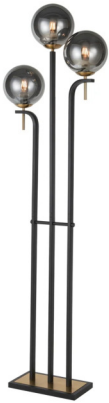

40W Laser Cut Floor Lamp Matt Black E27
#G-KLT-820F/BL

BELGRAVE Floor Light - #44104

FONDACHELLI Floor Light - #95539

FONDACHELLI Steel Floor Light Black,
Copper E27 #FL95541

ESTEPERRA Floor Light - #99279 (NEW
STOCK ARRIVING SOON)

Metal Floor Lamp Black Frame,Smoke Col
Glass E27 #SL082 SMOKE

Metal 2 Lt Floor Lamp, Smoke Glass w
Switch E27 #SL424 SMOKE

Metal Floor Lamp Antique Brass, Amber
Glass E27 #SL423 AMBER

Meta Base, Smoke Glass Floor Lamp
2XE27 #SL072 BLACK

Metal and Wood Standing Lamp Black E27
#SL413 BLACK

TOWNSHEND 4 Floor Light - #43526

Meta Base, Smoke Glass Floor Lamp 6xG9
#SL401 MATT BK

40W Floor Lamp Rattan w Satin Gold E27
IP20 #E-KLT-600F

40W Floor Lamp w Switch Gold, Opal
White E27 #CA-KLT1626/F

Metal, Acrylic Floor Lamp w Switch
French Gold CW #SL411 GOLD

28W LED Slim Enigma Floor Lamp Black
WW IP20 #K-LED-9182

Metal Floor Lamp w Switch Brass E27
#SL422 BRASS

Ringmaster Floor Lamp Black E27 #3E-
KLT-200/BL