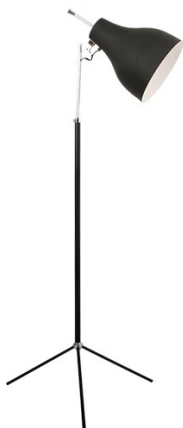

NEWTOWN Floor Light - #49474

LOCUBIN Floor Lamp E27 #97953

ANCHORENA-Z Smart Floor Light Brown,
Black #900392

MONTAPALMA OD Solar Floor Lamp Blk,
White IP54 #75888

MONTAPALMA OD Solar Floor Lamp Blk,
White IP54 #75891

Crystal LED Floor Lamp w Remote #SL095

REDCLIFFE Floor Light - #43537

CAMINA Stl Floor Lt Sandy, Brushed Brass
GU10 #901155

NADINA Floor Light - #92206 (NEW STOCK
ARRIVING SOON)

Metal Floor Lamp Matt Black - #SL016
MATT BLACK (OUT OF STOCK)

Metal, Wood Floor Lamp w Switch E27
#SL431 WOOD

Metal Standing Lamp w Switch Antique
Brass E27 #SL419 ANTIQUE

LUBENHAM 1 Floor Light - #43172 (NEW
STOCK ARRIVING SOON)

LED Floodlight Black 300W - #SL005 Black