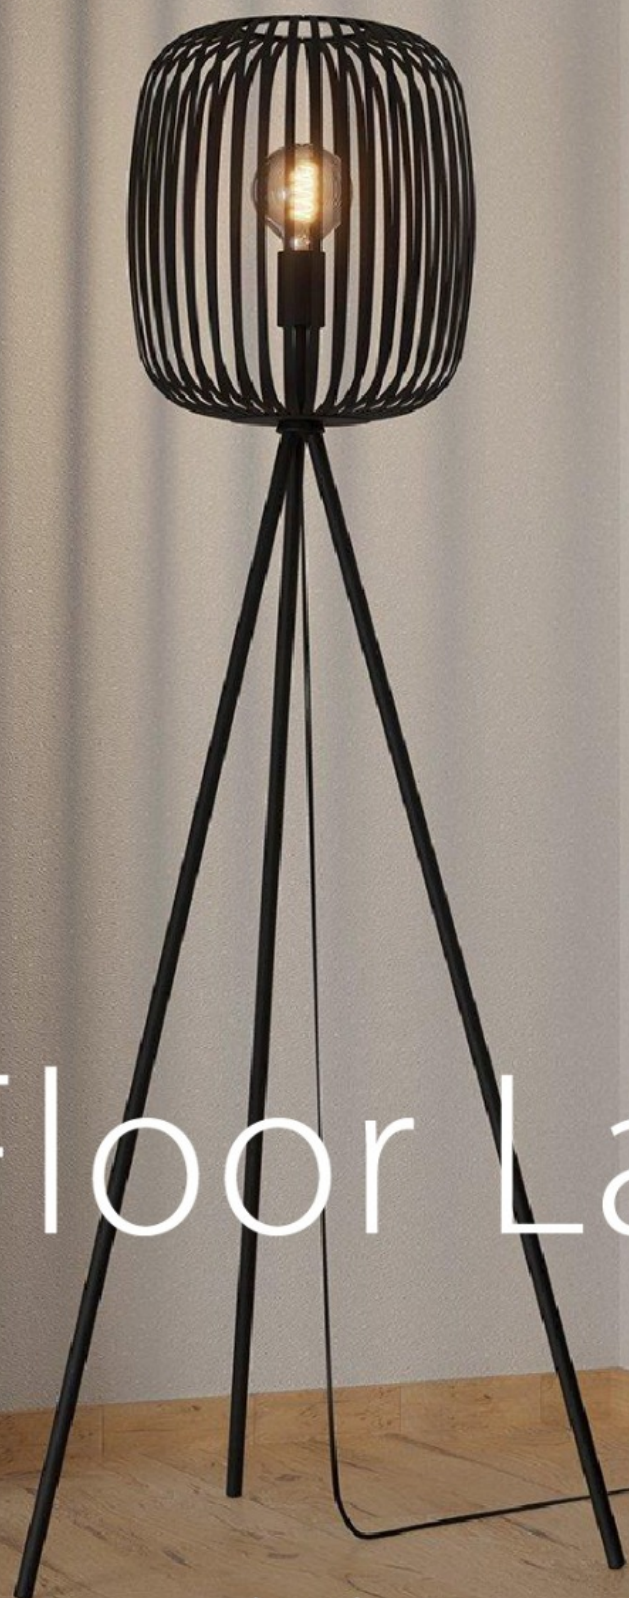

lighting
world

Light changes everything...

Floor Lamps

Catalogue

www.lightingworld.co.zw

Floor Lamps

Floor lamps are the ultimate architectural lighting solution, designed to bridge the gap between functional brilliance and high-end aesthetics. Positioned at eye level, they do more than just illuminate; they define the vertical scale of a room, turning neglected corners into sophisticated focal points.

40W Laser Cut Floor Lamp Matt Black E27
#G-KLT-820F/BL

BELGRAVE Floor Light - #44104

FONDACHELLI Floor Light - #95539

FONDACHELLI Steel Floor Light Black,
Copper E27 #FL95541

ESTEPERRA Floor Light - #99279 (NEW
STOCK ARRIVING SOON)

Metal Floor Lamp Black Frame,Smoke Col
Glass E27 #SL082 SMOKE

Metal 2 Lt Floor Lamp, Smoke Glass w
Switch E27 #SL424 SMOKE

Metal Floor Lamp Antique Brass, Amber
Glass E27 #SL423 AMBER

Meta Base, Smoke Glass Floor Lamp
2XE27 #SL072 BLACK

Metal and Wood Standing Lamp Black E27
#SL413 BLACK

TOWNSHEND 4 Floor Light - #43526

Meta Base, Smoke Glass Floor Lamp 6xG9
#SL401 MATT BK

40W Floor Lamp Rattan w Satin Gold E27
IP20 #E-KLT-600F

40W Floor Lamp w Switch Gold, Opal
White E27 #CA-KLT1626/F