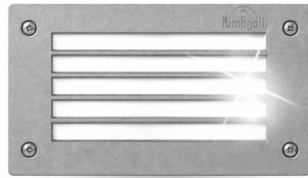

LETI 200 Rectangle Bricklight Black GX53
188mm #4C1.000

LETI 200 Rectangle Bricklight Grey GX53
188mm #4C1.000G

LETI 200 Rectangle Bricklight Grey GX53
188mm #4C1.000W

Leti 200-GL 3W Brick Light Black GX53
#4C2.000B