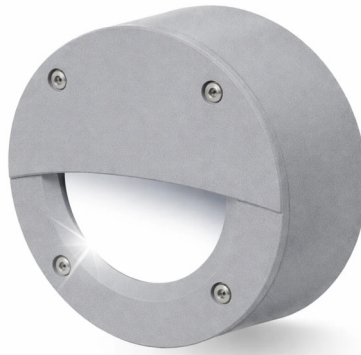

MADE IN ITALY

lighting
world

Light changes everything...

Bricklights

Catalogue

www.lightingworld.co.zw

Bricklights

Bricklights are sleek, built-in fixtures designed to blend seamlessly into walls while providing subtle, low-level illumination. Ideal for pathways, staircases, and outdoor spaces, they enhance safety and ambiance without overpowering the environment. With a modern, minimalist look, brick lights offer both practicality and understated style.

EXTRALETI 100 Rnd Surface Brick Lt Black
GX53 #2S1.000B

EXTRALETI 100 Round Brick Light -
#2S1.000G

EXTRALETI 100 Round Brick Light -
#2S1.000W (NEW STOCK ARRIVING SOON)

EXTRALETI 100 Rnd EL Brick Lt Black
GX53 #2S3.000B

EXTRALETI 100 Round Brick Light -
#2S3.000G

EXTRALETI 100 Round Brick Light -
#2S3.000W

EXTRALETI 100 Round Brick Light -
#2S4.000B

EXTRALETI 100 Round Brick Light -
#2S4.000G

EXTRALETI 100 Round Brick Light -
#2S4.000W