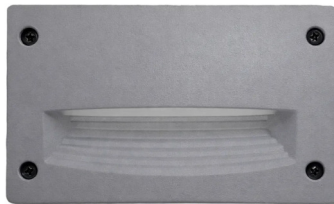

LETI 200-HS Bricklight Black GX53
#4C4.000