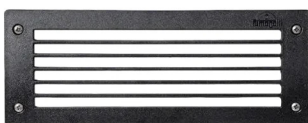

Leti 200-GL 3W Brick Light Black GX53
#4C2.000B

Leti 200-GL 3W Brick Light Grey GX53
#4C2.000

Leti 200-GL 3W Brick Light White GX53
#4C2.000W

LETI 200-HS Brick Light White GX53
#4C4.000W

LETI 200-HS Bricklight Black GX53
#4C4.000

LETI 200-HS Bricklight Black GX53
#4C4.000B

LETI 300 Rect. Recessed Brick Lt Black
CW GX53 #5C1.000B

LETI 300 Rect. Recessed Brick Lt Grey CW
GX53 #5C1.000G

LETI 300 Rect. Recessed Brick Lt White
CW GX53 #5C1.000W