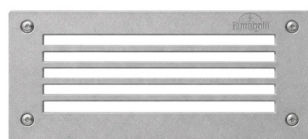

LETI 300 Rect. Recessed Brick Lt Black
CW GX53 #5C1.000B

LETI 300 Rect. Recessed Brick Lt Grey CW
GX53 #5C1.000G

LETI 300 Rect. Recessed Brick Lt White
CW GX53 #5C1.000W

Leti 300-GL 2x3W Brick Light Black GX53
#5C2.000