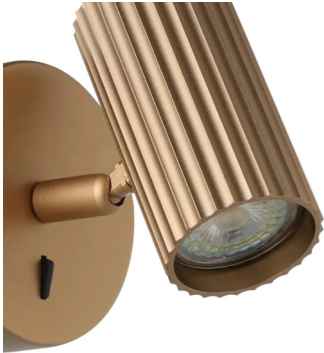

CONSACA 1L Spot Light - #99711

SAMBATELLO 1L Spot Light - #98134

ZAPATA Spot Lights - #95545

MAGNUM-LED 1L Spot Light - #92641

BUZZ-LED 1L Silver Spot Light - #92595

BERREGAS 1L Spot Light - #99052

SARRIA Spot Lights - #94965 (NEW STOCK ARRIVING SOON)

SERAS Spot Light - #96552

POLLICA Spot Light - #98624

PRIDDY Wall Light - #49468

SERAS 1 Spot Light - #98393 (NEW STOCK ARRIVING SOON)

RECISO-E Spot - #74006 (NEW STOCK ARRIVING SOON)

PORTILLO Alumin, Steel Wall Spotlight
Black GU10 #902031 (NEW STOCK
ARRIVING SOON)

PORTILLO Alum, Stl Wall Spotlight Bronze
GU10 #902035

CAMINA Stl Wall Spot Sandy, Brushed
Brass GU10 #901153

PORTILLO Alum, Stl wall Spotlight Matt
Brass GU10 #902033

50W Adjustable Spotlight Satin Brass
GU10 #S414/1 SATIN BRASS

Matt Black Polished Chrome Spotlight
GU10 80mm #S167/1

GU10 Ceiling Spot Satin Chrome #S178/1
SATIN CHR

50W Wall Spot Light White
GU10(Excluded) #S406/1 WHITE

50W Ceil. Spot Polished Chrome, Matt White GU10 #S170/1 CHR/WH