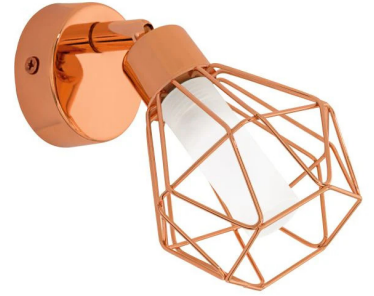

lighting
world

Light changes everything...

Spot Lights

Catalogue

www.lightingworld.co.zw

Spot Lights

Spotlights offer precision-engineered, directional illumination designed to highlight architectural features, artwork, or specific functional zones. Unlike ambient lighting that floods a room, premium spotlights act as "visual sculptors," using controlled beam angles and high-performance optics to create dramatic contrast, depth, and sophistication in modern spaces.

CONSACA 1L Spot Light - #99711

SAMBATELLO 1L Spot Light - #98134

ZAPATA Spot Lights - #95545

MAGNUM-LED 1L Spot Light - #92641

BUZZ-LED 1L Silver Spot Light - #92595

BERREGAS 1L Spot Light - #99052

SARRIA Spot Lights - #94965 (NEW STOCK ARRIVING SOON)

SERAS Spot Light - #96552

POLLICA Spot Light - #98624

PRIDDY Wall Light - #49468

SERAS 1 Spot Light - #98393 (NEW STOCK ARRIVING SOON)

RECISO-E Spot - #74006 (NEW STOCK ARRIVING SOON)

PORTILLO Alumin, Steel Wall Spotlight
Black GU10 #902031 (NEW STOCK
ARRIVING SOON)

Matt Black Polished Chrome Spotlight
GU10 80mm #S167/1

GU10 Ceiling Spot Satin Chrome #S178/1
SATIN CHR

50W Wall Spot Light White
GU10(Excluded) #S406/1 WHITE

50W Ceil. Spot Polished Chrome, Matt White GU10 #S170/1 CHR/WH