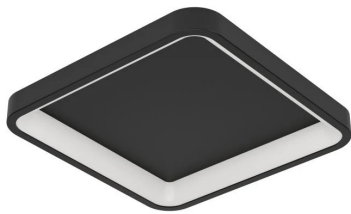

Lighting World Ceiling Lighting 12

FUEVA 6-Z 15" Square Surface Panel Lt Wh Dimm. #901729

Valparaiso 25 Light Ceiling Light #39461

Townshend 4 #43522

LORETELLO-Z Smart Sq Wall Lt RGB Bk 350x350mm #901911

PIANOPOLI 3 Glass, Crystal Ceil. Lt Brass 365mm #390308