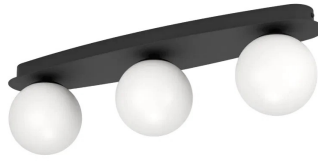

CASTROVIDO (3 Lt) Ceil. Lt Blk,
White G9 IP44 #902092