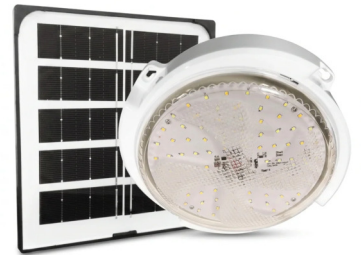

Techtouch 100W Solar Ceiling Lt w
Panel 240cm - #2510252