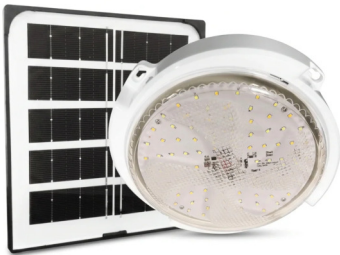

Techtouch 60W Solar Ceiling Lt w
Panel 130cm - #2510242