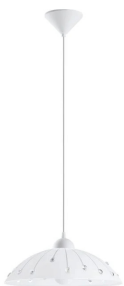

White Metal Pendant Light - #PEN187/1
WHITE

VISERBELLA Pendant Light - #97644 (NEW
STOCK ARRIVING SOON)

VISERBELLA Pendant Light - #97643

VILLORA Pendant 1 It #96881 (NEW
STOCK ARRIVING SOON)

VETRO Pendant Light - #96073

VETRO Pendant Light - #82785

VETRO Pendant E27 #82783 (NEW STOCK
ARRIVING SOON)

VETRO Pendant E27 #96069 (NEW STOCK
ARRIVING SOON)

VARRAZO Pendant Light - #31667 (NEW
STOCK ARRIVING SOON)

VARILLAS Pendant Light - #98313