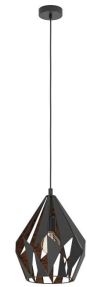

CHIAVICA1 Stl 3Lt Pendant Brass E27 #43228

CARVARIO Pendant Light - #39724

Lighting World Pendants 30

CARLTON-P Pendant Light - #49026 (NEW STOCK ARRIVING SOON)

CARLTON-P Pendant Light - #49024

CARLTON Pendant Light - #49258 (NEW STOCK ARRIVING SOON)

CARLTON Pendant Light - #49257

CARLTON 1 Pendant Light - #49997 (NEW STOCK ARRIVING SOON)

CARLTON 1 Pendant Light - #49991

CARLTON 1 Pendant Light - #49932

CARLTON 1 Pendant Light - #49878

CARLTON 1 Pendant Light - #49254