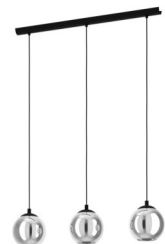

ARISCANI Pendant Light - #98652 (NEW STOCK ARRIVING SOON)