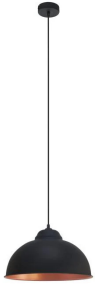

VETRO Pendant Light - #82785

VETRO Pendant E27 #82783 (NEW STOCK
ARRIVING SOON)

VETRO Pendant E27 #96069 (NEW STOCK
ARRIVING SOON)

VARRAZO Pendant Light - #31667 (NEW
STOCK ARRIVING SOON)

VARILLAS Pendant Light - #98313

Lighting World Pendants 4

VALLASPRA Pendant Light - #97793

Twine Pendant Natural Color E27
#PEN774 NATURAL (NEW STOCK ARRIVING
SOON)

Twine Pendant Coffee E27 #PEN775
COFFEE

TRURO 2 Pendant Light - #49247

Townshend-4 8Lt Pendant Brown Antique
E27 #43524 (NEW STOCK ARRIVING SOON)

TOWNSHEND Pendant Light - #32916
(NEW STOCK ARRIVING SOON)

TONERIA Pendant Light - #93946

TINDORI Pendant Maple E27 #96216 (NEW
STOCK ARRIVING STOCK)

TINDORI Pendant Light White E27 #96213
(NEW STOCK ARRIVING SOON)

TINDORI Pendant Light - #96258

TINDORI Pendant Light - #96214

TINDORI Pendant Brown E27 #96217 (NEW
STOCK ARRIVING SOON)

Textile Cord Pendant Silver #PEN781
ALUMINIUM

Textile Cord Pendant Black #PEN783
BLACK