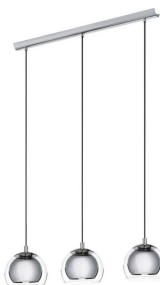

ROCAMAR Pendant Light - #94593