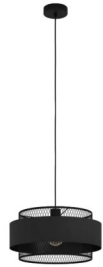

BAZELY Pendant 3 Light E27 #43669
(NEW STOCK ARRIVING SOON)

BAZELY Pendant 1 Light E27 #43668
(NEW STOCK ARRIVING SOON)

BAYMAN Pendant Light - #92563

BAYMAN Pendant E27 #92562 (NEW
STOCK ARRIVING SOON)

BASILANO Pendant Light - #39095