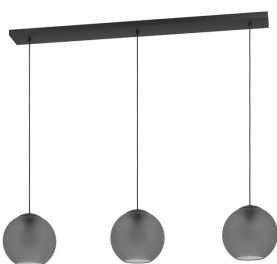

ARANGONA Pendant Light - #390214