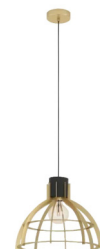

STILLINGTON Pendant Light Black/Gold E27 #43767