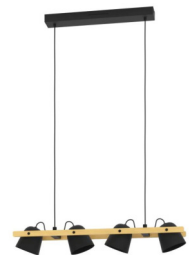

HORNWOOD-Z Smart Pendant Black,
Brown #900883