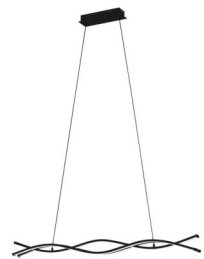

LASANA 3 Pendant Light - #99317 (NEW
STOCK ARRIVING SOON)