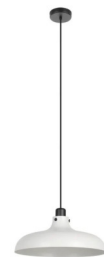

MATLOCK Steel Pendant Lt Grey Black E27 #43825