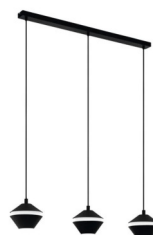

PINTO GOLD Pendant Light - #97651 (NEW
STOCK ARRIVING SOON)

Pink Wooden Butterfly Pendant E27
#PEN072 BUTTER

PIANOPOLI LED Pendant #93661

PIANOPOLI 3 Glass, Pendant Lt Brass
1,400mm #390317

PIANOPOLI 3 Glass, Crystal Pendant Brass
3340mm #390311