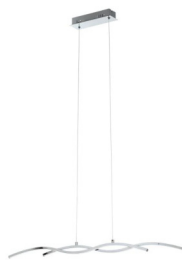

LASANA 2 Pendant Light - #96103 (NEW
STOCK ARRIVING SOON)