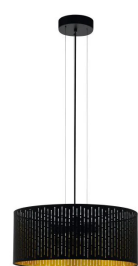

White Metal Pendant Light - #PEN187/1
WHITE

VISERBELLA Pendant Light - #97644 (NEW
STOCK ARRIVING SOON)

VISERBELLA Pendant Light - #97643

VILLORA Pendant 1 It #96881 (NEW
STOCK ARRIVING SOON)

VETRO Pendant Light - #96073

VETRO Pendant Light - #82785

VETRO Pendant E27 #82783 (NEW STOCK
ARRIVING SOON)

VETRO Pendant E27 #96069 (NEW STOCK
ARRIVING SOON)

VARRAZO Pendant Light - #31667 (NEW
STOCK ARRIVING SOON)

VARILLAS Pendant Light - #98313