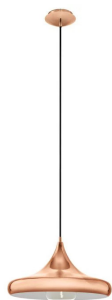

CREMELLA Pendant Light - #99347 (NEW
STOCK ARRIVING SOON)

CREMELLA Pendant Light - #99346 (NEW
STOCK ARRIVING SOON)

CREMELLA Pendant Light - #99345 (NEW
STOCK ARRIVING SOON)

COSSANO Pendant Light - #94764 (NEW
STOCK ARRIVING SOON)

COSMO-9 Lt Pendant Black Opal G9
2000mm #8655.2

CORTADERAS Pendant Light - #97606
(NEW STOCK ARRIVING SOON)

CORTADERAS Pendant Light - #97605
(NEW STOCK ARRIVING SOON)

COROJAL Pendant Light - #390207 (NEW
STOCK ARRIVING SOON)