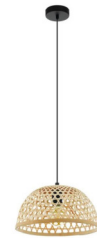

CLAVERDON Pendant Light - #43253 (NEW STOCK ARRIVING SOON)