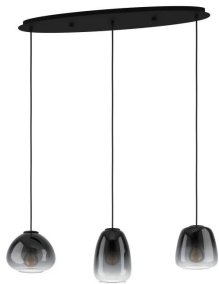

AGUILARES Pendant Light - #900165