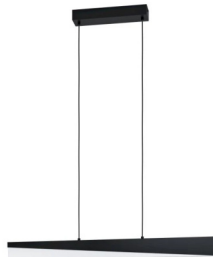

ISIDRO Pendant Light - #99562 (NEW
STOCK ARRIVING SOON)