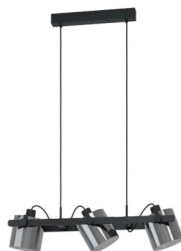

HORNWOOD 2 Steel, Wood Pendant Lt Bk
E27 #43606