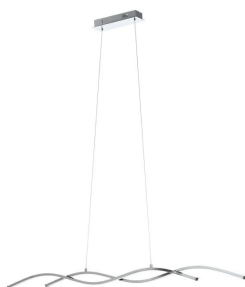

LASANA 2 Pendant Light - #96104