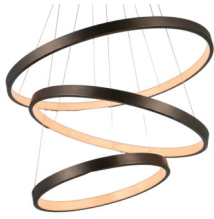

DARK - Triple Halo LED Pendant On
Baseplate #DK044 (AVAILABLE ON
ORDER)