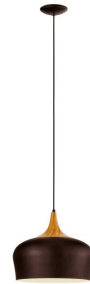

OBREGON Pendant Light - #95385