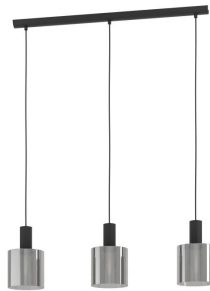

GOROSIBA Pendant Light - #98753