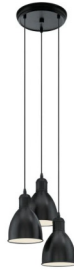

ROCAMAR 1 Pendant Light - #98596

ROCAMAR 1 Pendant Light - #98595

RIVATO Pendant Light - #92741

RETORNIO Pendant Light - #39893

REDCLIFFE Pendant Light - #43534

Red Bronze Pendant Lampholder -
#PEN541 RED BRONZE

RAZONI Pendant Light - #94389 (NEW
STOCK ARRIVING SOON)

RAZONI Pendant Light - #94388

RAZONI Pendant Light - #92252

RAZONI Pendant Light - #92251 (NEW
STOCK ARRIVING SOON)

Razoni Pendant 200mm White #P465
(NEW STOCK ARRIVING SOON)

RATTAN • 60W Metal, Rattan Pendant E27
#PEN219

RAMPSIDE Pendant Light - #43195

RAMPSIDE Pendant Light - #43194 (NEW
STOCK ARRIVING SOON)

Lighting World Pendants 11

RAMPSIDE Pendant Light - #43192

RAMON Stl Pendant Black E27 160mm #98352 (NEW STOCK ARRIVING SOON)

RAMON Pendant Light - #98353

PRIDDY Pendant Light - #49466 (NEW STOCK ARRIVING SOON)

PRIDDY Pendant Light - #49465 (NEW STOCK ARRIVING SOON)

PRIDDY 1 Pendant 7LT E27 #49494

POZUETA Pendant Light - #98663

POZUETA Pendant Light - #98662 (NEW STOCK ARRIVING SOON)