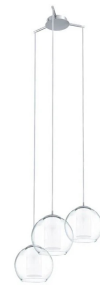

BOLSANO Pendant Light - #92762