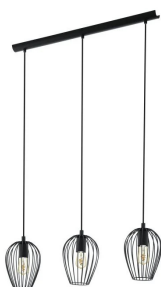

NUVANO Pendant Light - #95755 (NEW
STOCK ARRIVING SOON)

NUBE Plywood Pendant Natural 450mm
#8572.450 (NEW STOCK ARRIVING SOON)

NORUMBEGA Pendant 3Lt E27 #97955

NEWTOWN Pendant Light - #49479 (NEW
STOCK ARRIVING SOON)