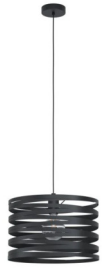

CREMELLA Pendant Light - #99347 (NEW
STOCK ARRIVING SOON)

CREMELLA Pendant Light - #99346 (NEW
STOCK ARRIVING SOON)

CREMELLA Pendant Light - #99345 (NEW
STOCK ARRIVING SOON)

COSSANO Pendant Light - #94764 (NEW
STOCK ARRIVING SOON)