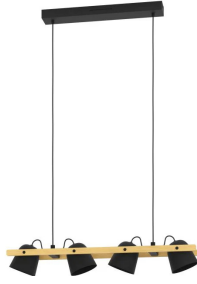

HORNWOOD-Z Smart Pendant
Black, Brown #900883