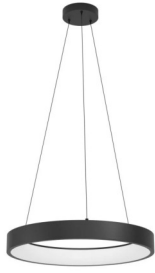

✓ connect.z **sensor**

Smart
control,
effortless
atmosphere.

Smart Lighting

Pendant lights combine precision lighting with elevated design. Suspended from the ceiling by a cord, chain, or rod, they deliver targeted illumination while enhancing the atmosphere of a space. Whether arranged in a series above kitchen islands, dining tables, or entryways, they create visual rhythm and depth serving both as functional light sources and refined statement pieces that define modern interiors.

ANCHORENA-Z Smart Pendant
Brown, Black #900388

YUKU-Z Smart Pendant Brown,
White 1100mm ↓ #900842

Polished Chrome, Acrylic Smart
Pendnt WW/CW/DL #PEN094/1
CHROME

MOLOCHIO-Z Smart Pendant
Black-Transparent #901119

CALAROSSA-Z Smart Pendant Lt
Bl & Wh Dimmable #901159

CALAROSSA-Z Smart Ceiling Lt
Black, White Dimm #901158

Lighting World Smart Lights 4

MARGHERA-Z Pendant Light -
#900068

LOBINERO-Z Smart Pendant White
#900478