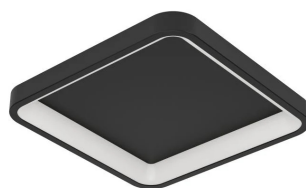

FUEVA 6-Z Surface-Mounted Light
- #901726

FUEVA 6-Z Surface-Mounted Light
- #901373

SARSINA Smart LED Ceiling Lt
Black, White IP20 #900761

LORETELLO-Z Smart Square Wall
Lt RGB 350x350mm #901913

LORETELLO-Z Smart Sq Wall Lt
RGB Bk 350x350mm #901911

FUEVA 6-Z Surface-Mounted Light
- #901375

Lighting World Smart Lights 6

SALICETO-Z Smart Recessed DL
Tilt Dimm. Bk 88mm #99669

SALICETO-Z Recessed DL Tilt
Dimm. Wh 88mm #99671

3xRGB LED Recessed Downlights
Tilt White IP20 #902286