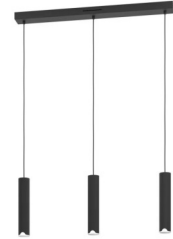

BALAMORTA-Z Smart LED 3 Lt
Pendant 780mm #901124