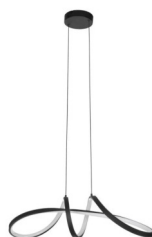

ANCHORENA-Z Smart Pendant
Brown, Black #900388

YUKU-Z Smart Pendant Brown,
White 1100mm ↓ #900842

Polished Chrome, Acrylic Smart
Pendnt WW/CW/DL #PEN094/1
CHROME

MOLOCHIO-Z Smart Pendant
Black-Transparent #901119