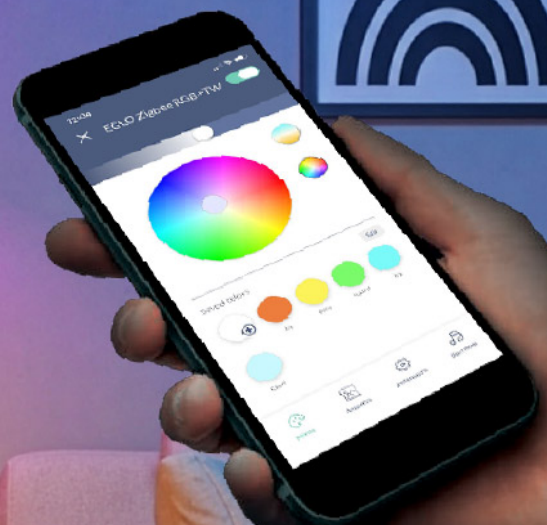

lighting world

Light changes everything...

connect.z

Smart Lights

www.lightingworld.co.zw

connect.z

✓ connect.z **remote**

✓ connect.z **switch**